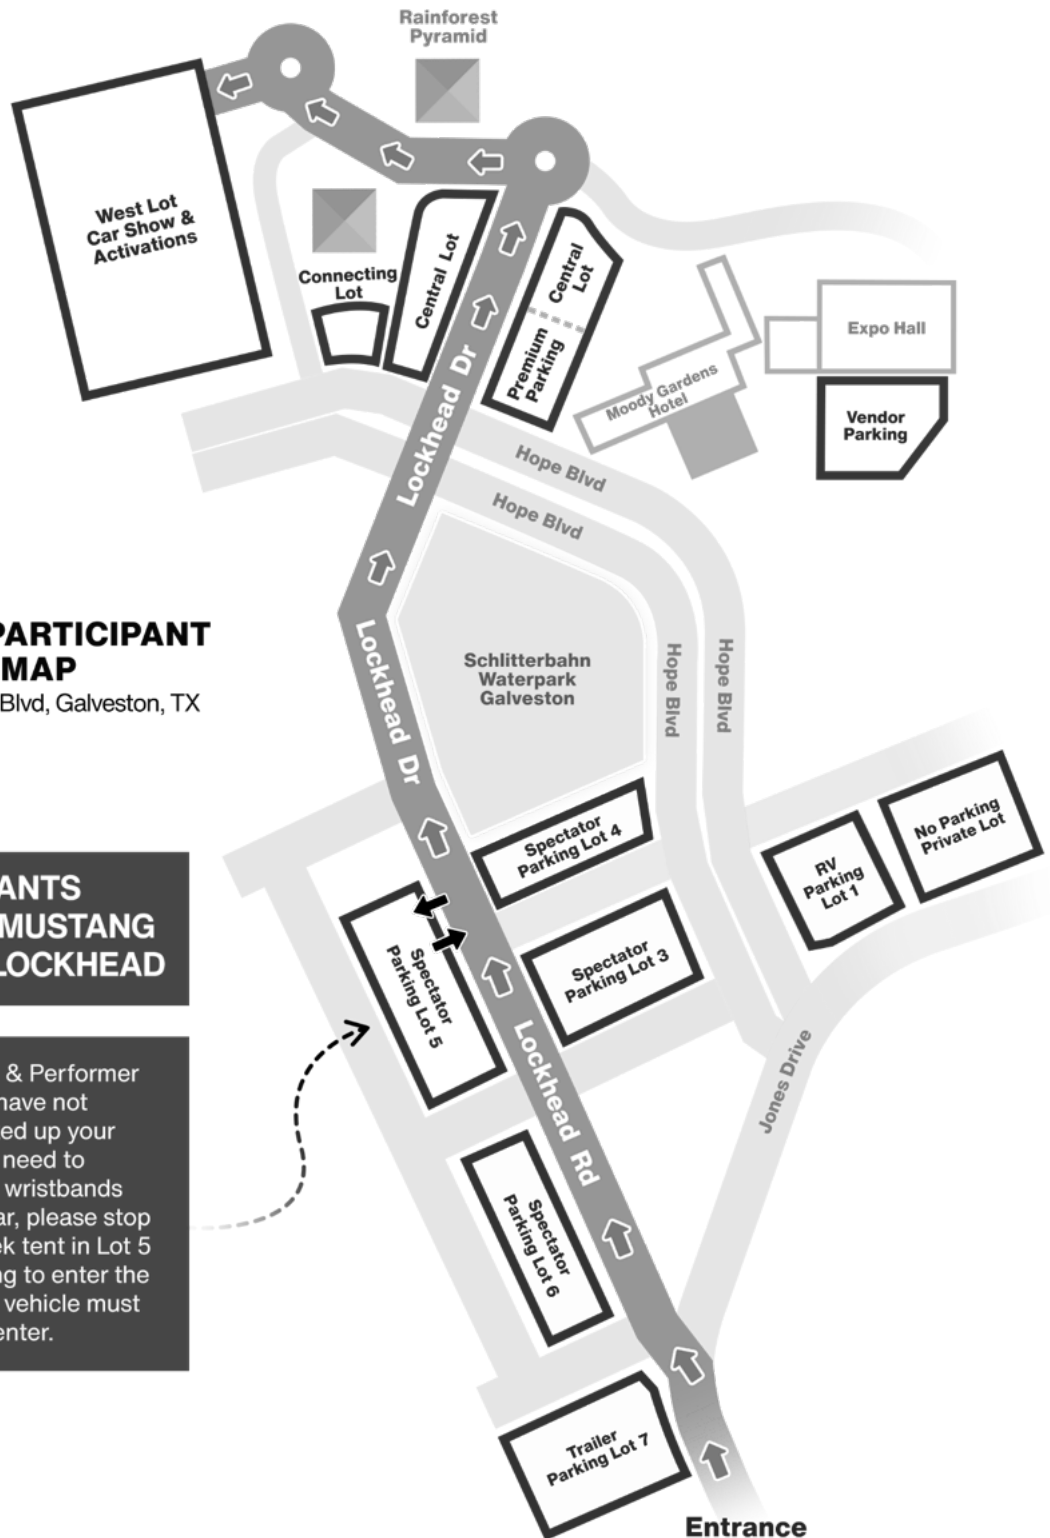

MUSTANG WEEK

IMPORTANT INFORMATION

TEXAS 2026

CAR SHOW & PARTICIPANT DIRECTIONS / MAP

Moody Gardens 1 Hope Blvd, Galveston, TX

ALL PARTICIPANTS MUST ENTER MUSTANG WEEK FROM LOCKHEAD

Participant, Vendor, & Performer Registration: If you have not checked in and picked up your wristbands or if you need to purchase additional wristbands for people in your car, please stop at the Mustang Week tent in Lot 5 to do so before trying to enter the show. Everyone in a vehicle must be wrist banded to enter.