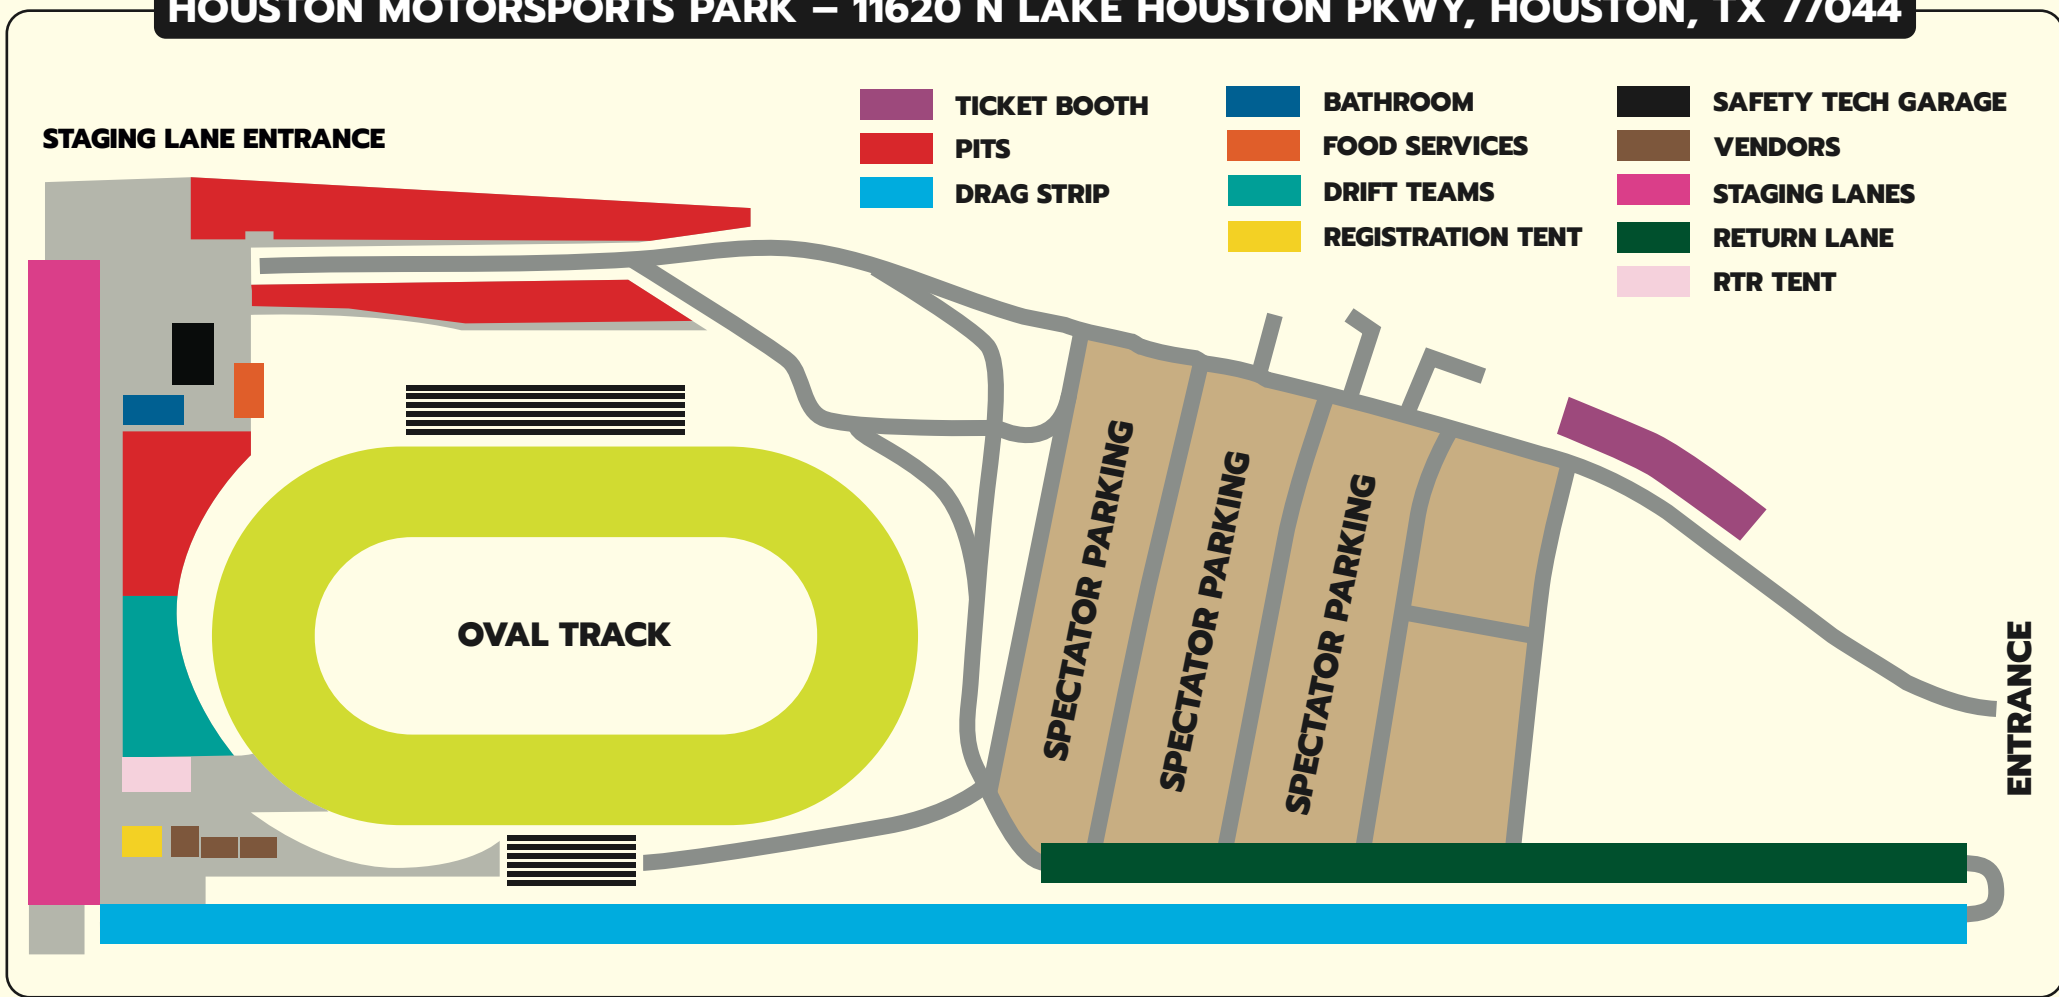

MUSTANG WEEK TEXAS DRAG DAY

PRESENTED BY

TREMEC

Featuring the Drag Racing, Grudge, Test & Tune, True Street, Stick Shift Shootout, Spectator Drags / Oval Fun Runs, Pizza & Beer Race, Drifting Ride-Alongs

HOUSTON MOTORSPORTS PARK – 11620 N LAKE HOUSTON PKWY, HOUSTON, TX 77044

STAGING LANE ENTRANCE

	TICKET BOOTH		BATHROOM		SAFETY TECH GARAGE
	PITS		FOOD SERVICES		VENDORS
	DRAG STRIP		DRIFT TEAMS		STAGING LANES
			REGISTRATION TENT		RETURN LANE
					RTR TENT

OVAL TRACK

SPECTATOR PARKING

SPECTATOR PARKING

SPECTATOR PARKING

ENTRANCE