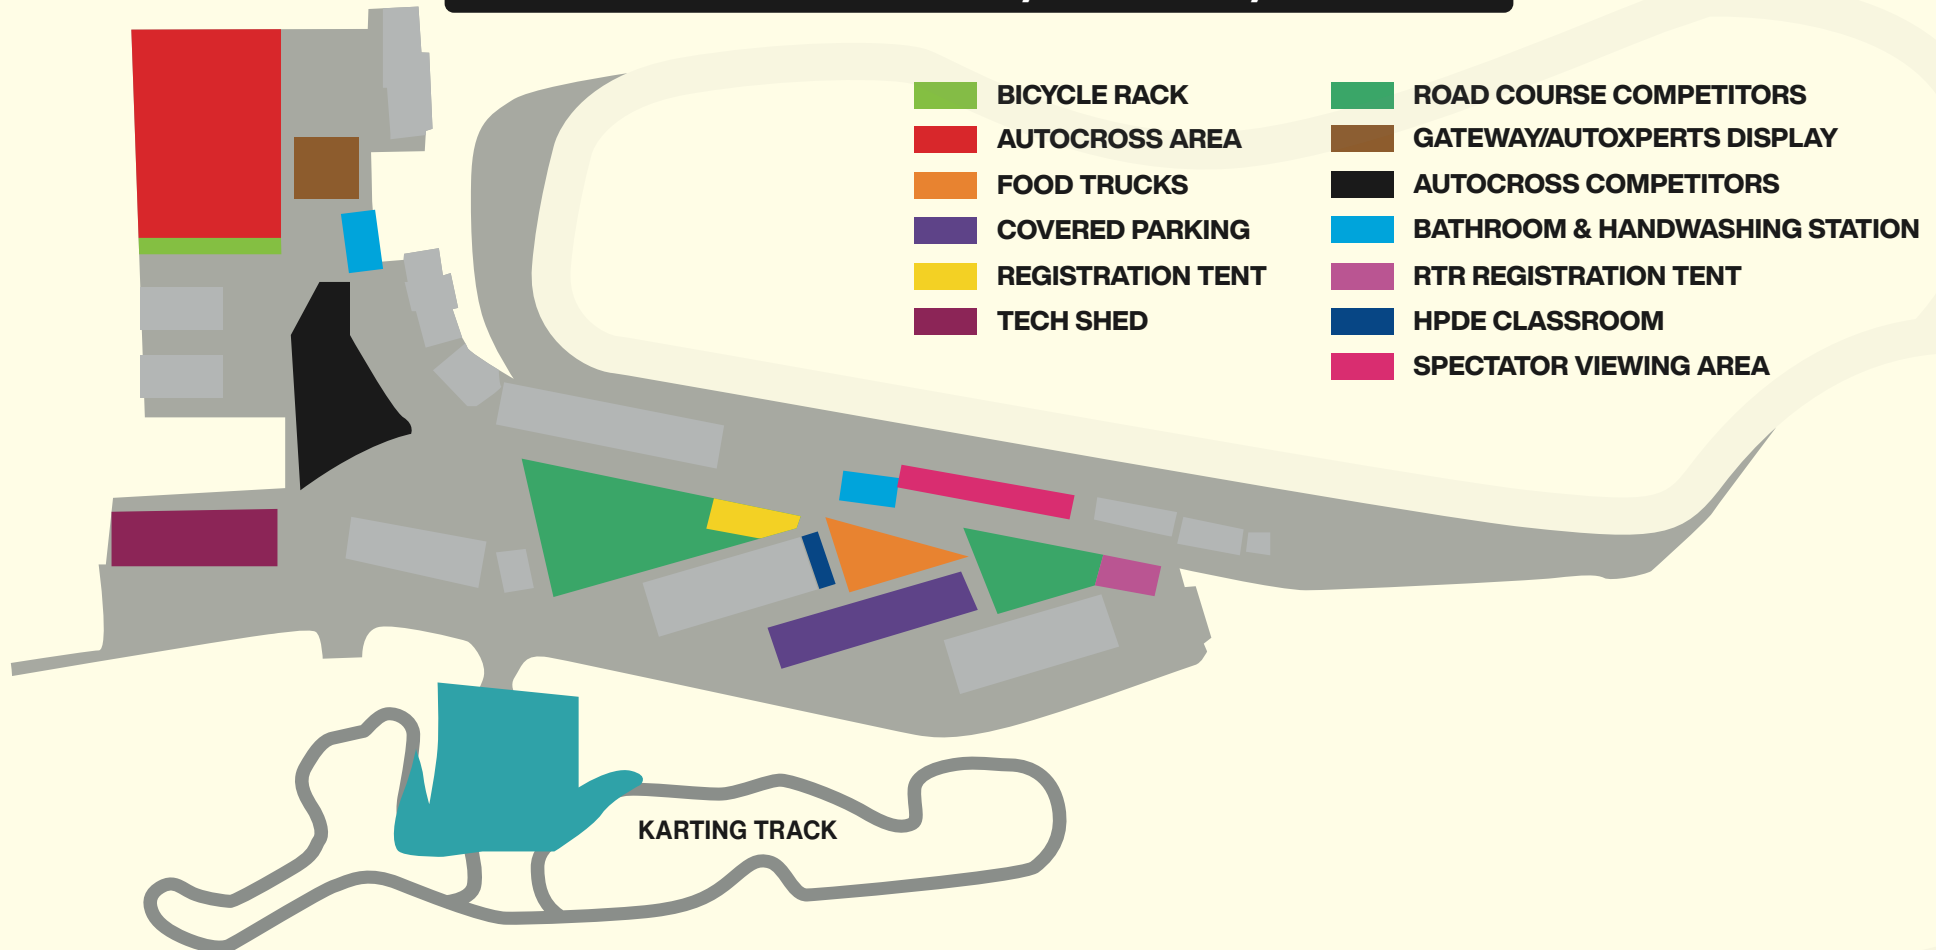

MUSTANG WEEK TEXAS

MUSTANG WEEK TEXAS TRACK DAY

PRESENTED BY

TREMEC

Featuring the HPDE Driving Experience, Track Experience, Parade Laps, Ride-Alongs, Mustang Cup Demo Race, Autocross presented by Roush Performance, Karting, the Mustang Week Karting Challenge, and more

MSR – 1 PERFORMANCE DR, ANGLETON, TX 77515