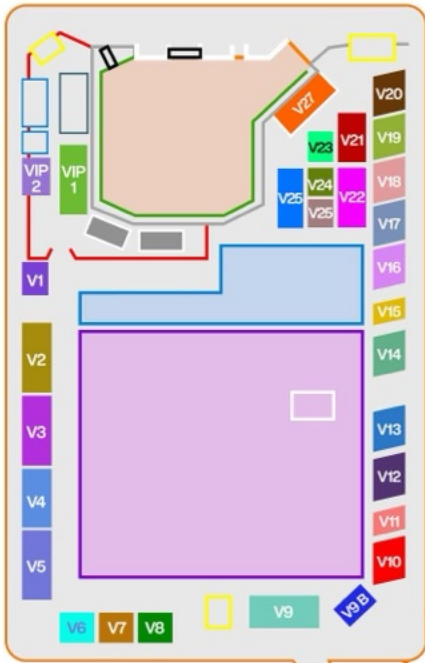

MUSTANG WEEK

IMPORTANT INFORMATION

TEXAS 2026

CAR SHOW & PARTICIPANT DIRECTIONS / MAP

Moody Gardens 1 Hope Blvd, Galveston, TX

ALL PARTICIPANTS MUST ENTER MUSTANG WEEK FROM LOCKHEAD

Participant, Vendor, & Performer Registration: If you have not checked in and picked up your wristbands or if you need to purchase additional wristbands for people in your car, please stop at the Mustang Week tent in Lot 5 to do so before trying to enter the show. Everyone in a vehicle must be wrist banded to enter.

MUSTANG WEEK TEXAS

MUSTANG WEEK GALVESTON TX. VENDOR MAP

WEST LOT LEGEND

- VIP 1 Monster (90x30)
- VIP 2 Turn 14 (10x40)
- V1 Turn 14 (20x40)
- V2 RTR (90x30)
- V3 Gateway Classic (90x30)
- V4 ProCharger (80x30)
- V5 UPR (90x30)
- V6 MIMS (60x30)
- V7 5 Star Tuning (60x30)
- V8 HP Tuners (60x30)
- V9 LMR (90x40)
- V9B Mustang Unleashed (10x20)
- V10 Redline Apparel (50x30)
- V11 McLeod (30x30)
- V12 Carroll Shelby Racing (50x30)
- V13 Form Lighting (40x30)
- V14 777 Drift (45x20)
- V15 Late Model Engine (30x20)
- V16 Brewco / Zyn (40x20)
- V17 Mustang Club of America (40x20)
- V18 Chromotize (40x20)
- V19 Vengeance Clutch (40x20)
- V20 Texas Modular Performance (50x20)
- V21 Roush (70x30)
- V22 Tremec (80x30)
- V23 SPE Motorsport (40x20)
- V24 Circle D (40x20)
- V25 Liqui Moly (40x20)
- V26 Summit (90x30)
- V27 Mustang Cup (90x50)